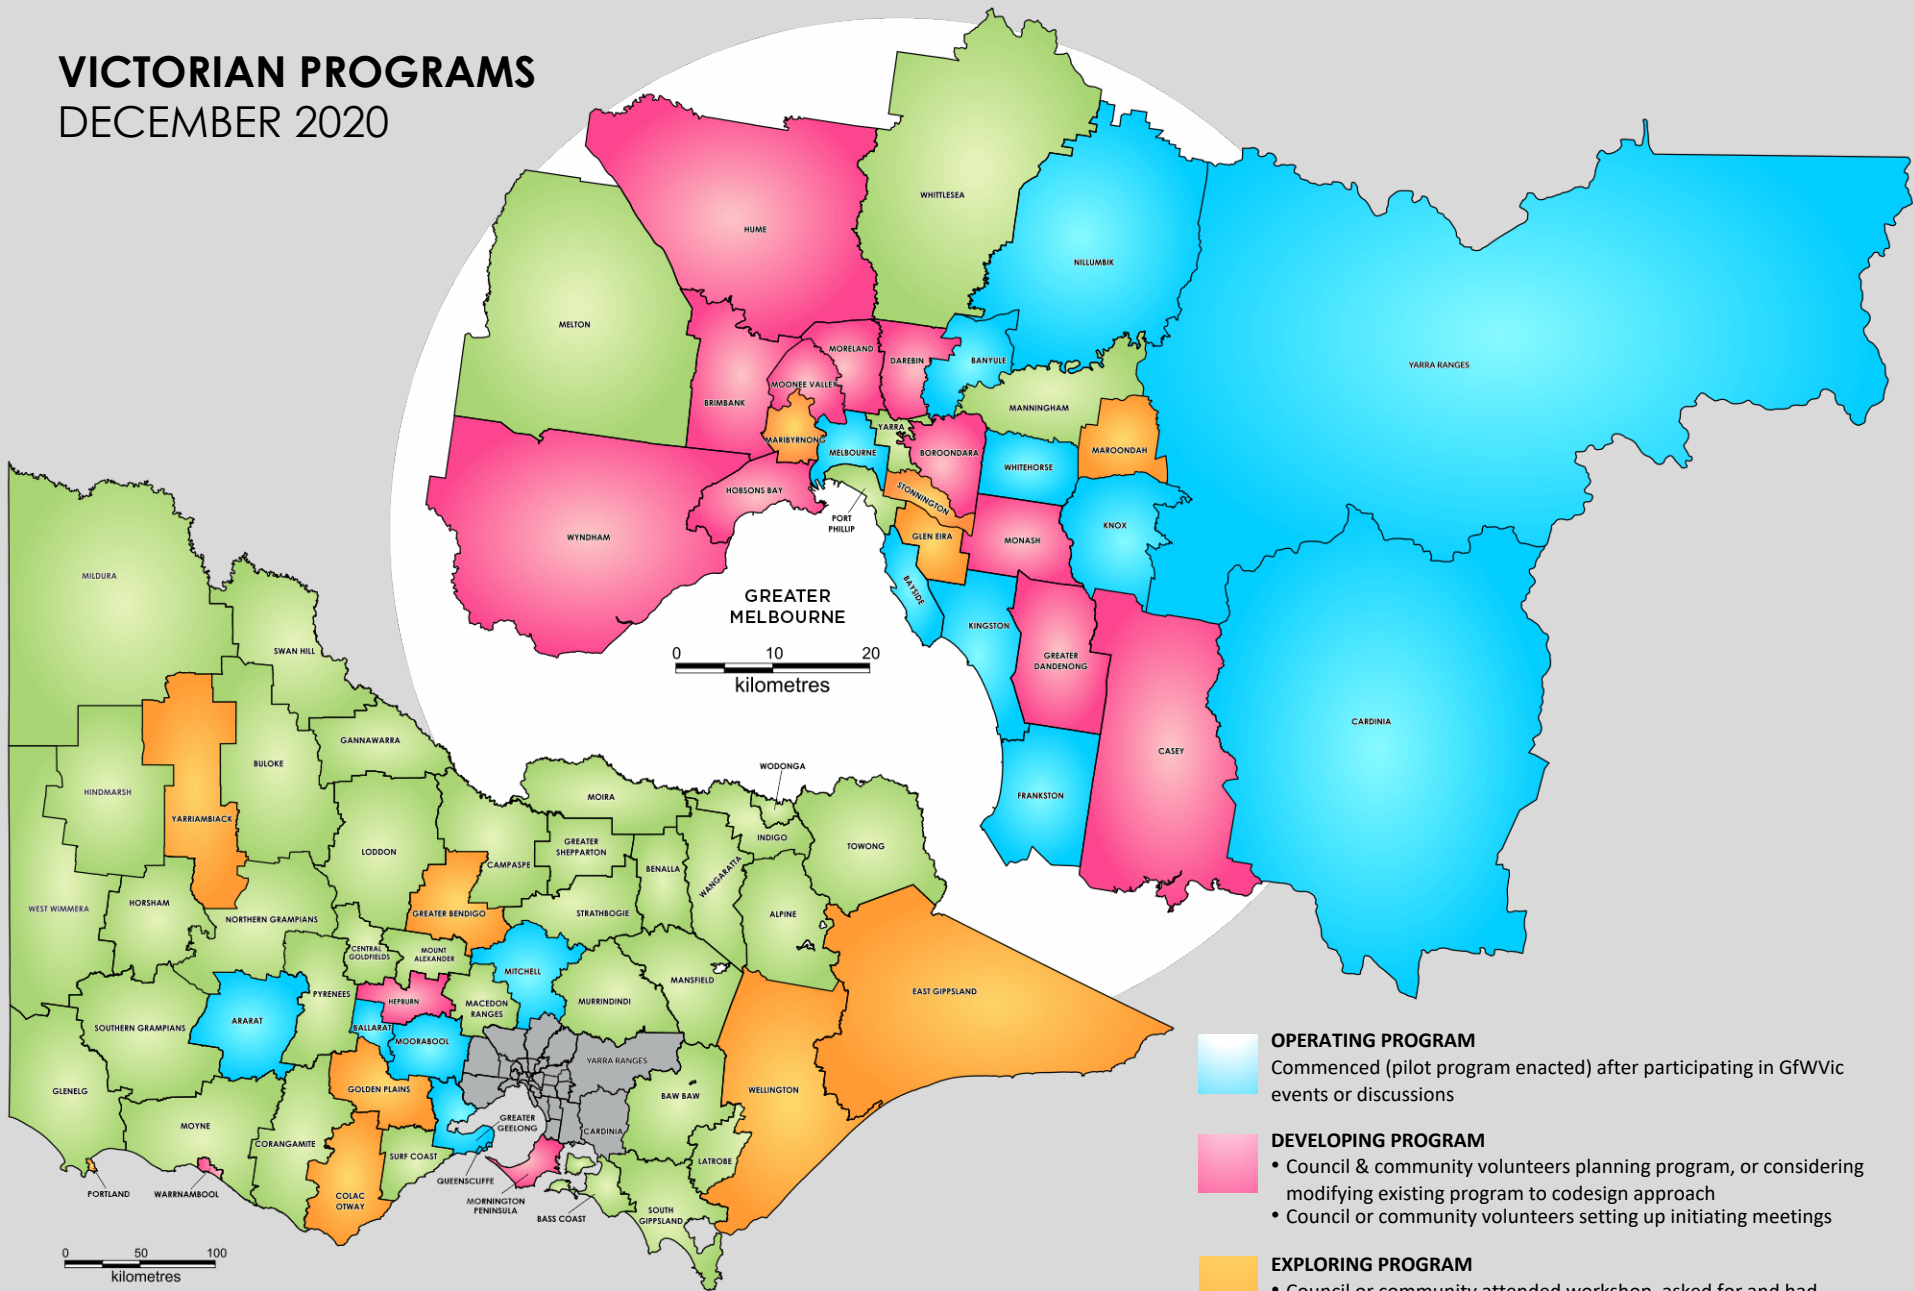

VICTORIAN PROGRAMS

DECEMBER 2020

0 50 100 kilometres